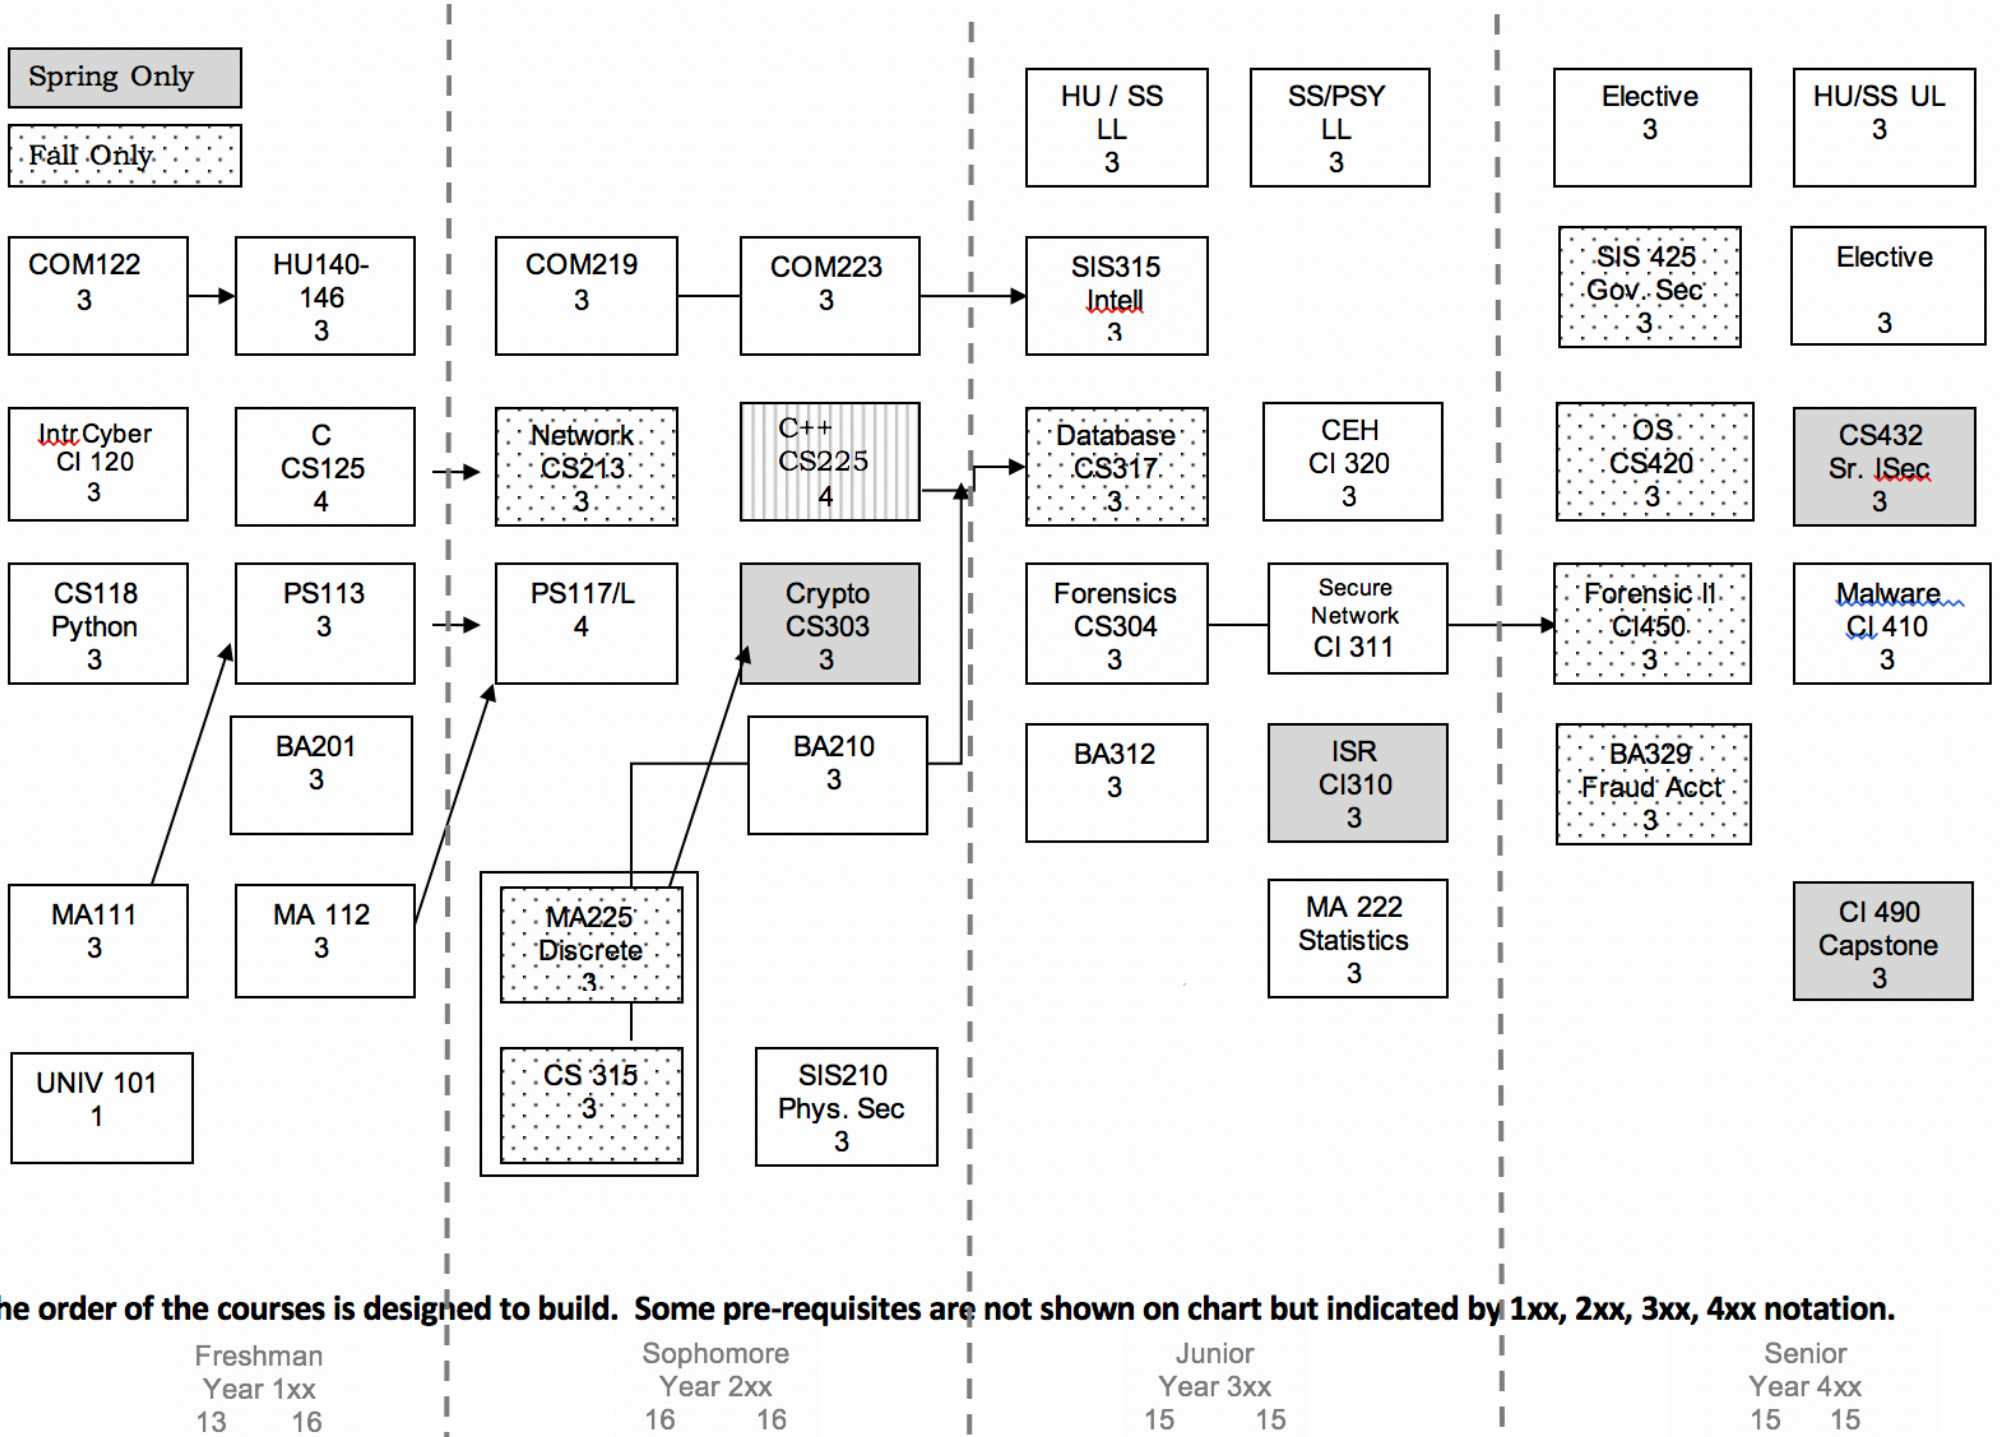

Embry-Riddle University – College of Security and Intelligence – 18-19 Cyber Intelligence & Security BS

The order of the courses is designed to build. Some pre-requisites are not shown on chart but indicated by 1xx, 2xx, 3xx, 4xx notation.