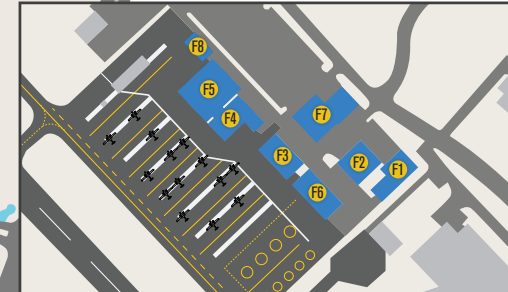

TO AIRPORT & EMBRY-RIDDLE
AERONAUTICAL UNIVERSITY
FLIGHT TRAINING CENTER
6476 CORRADI WAY, PRESCOTT, AZ 86301

FLIGHT LINE

- | | |
|--|---|
| F1. Flight Academics - Upward Bound | F5. Aircraft Maintenance |
| F2. Eagles Caf  | F6. Dick Samuels Flight Instructor Building |
| F3. Operations | F7. Flight Simulation |
| F4. Avionics | F8. Flight Maintenance/OSHA |