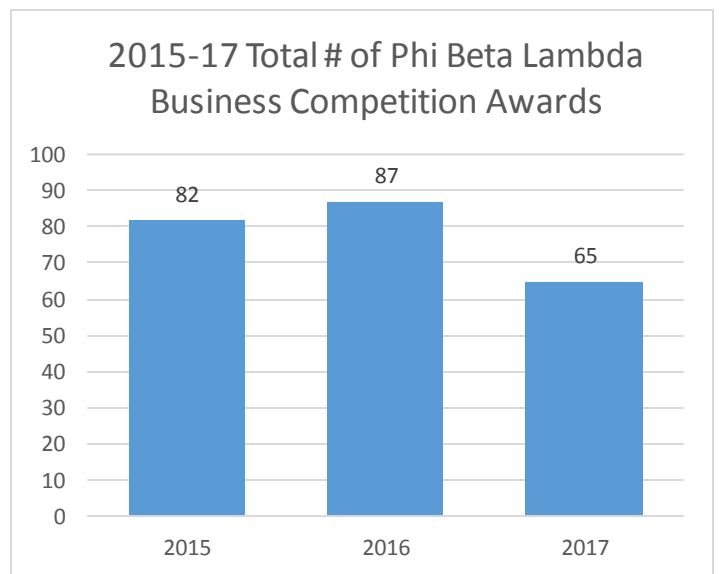

EMBRY-RIDDLE AERONAUTICAL UNIVERSITY – PRESCOTT

BUSINESS STUDENT GRADUATION RATE, RETENTION RATE, PLACEMENT RATE, AND PHI BETA LAMBDA ARIZONA BUSINESS COMPETITION AWARD DATA

* Calculated as the graduation date upon which students are degree-complete, within five years of entering ERAU-Prescott.