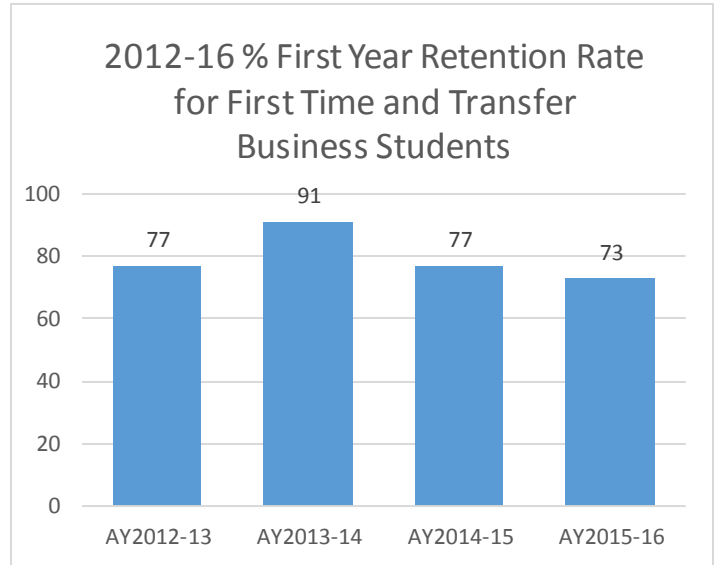

EMBRY-RIDDLE AERONAUTICAL UNIVERSITY – PRESCOTT

BUSINESS STUDENT GRADUATION RATE, RETENTION RATE, PLACEMENT RATE, AND PHI BETA LAMBDA ARIZONA BUSINESS COMPETITION AWARD DATA

* Calculated as the graduation date upon which students are degree-complete, within five years of entering ERAU-Prescott.

** Reflects students in full-time employment or having been accepted to graduate school, achieved no later than one year from the date of degree completion.