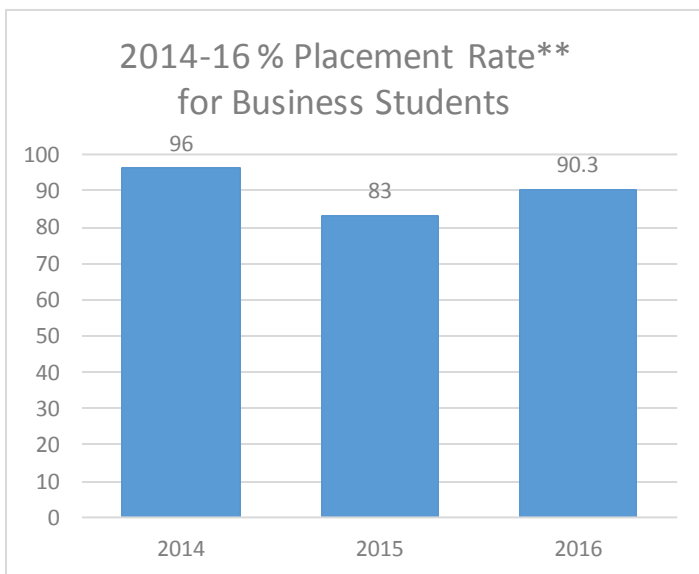

EMBRY-RIDDLE AERONAUTICAL UNIVERSITY – PRESCOTT

BUSINESS STUDENT GRADUATION RATE, RETENTION RATE, PLACEMENT RATE, AND PHI BETA LAMBDA ARIZONA BUSINESS COMPETITION AWARD DATA

* Calculated as the graduation date upon which students are degree-complete, within five years of entering ERAU-Prescott.

** Reflects students in full-time employment or having been accepted to graduate school, achieved no later than one year from the date of degree completion.